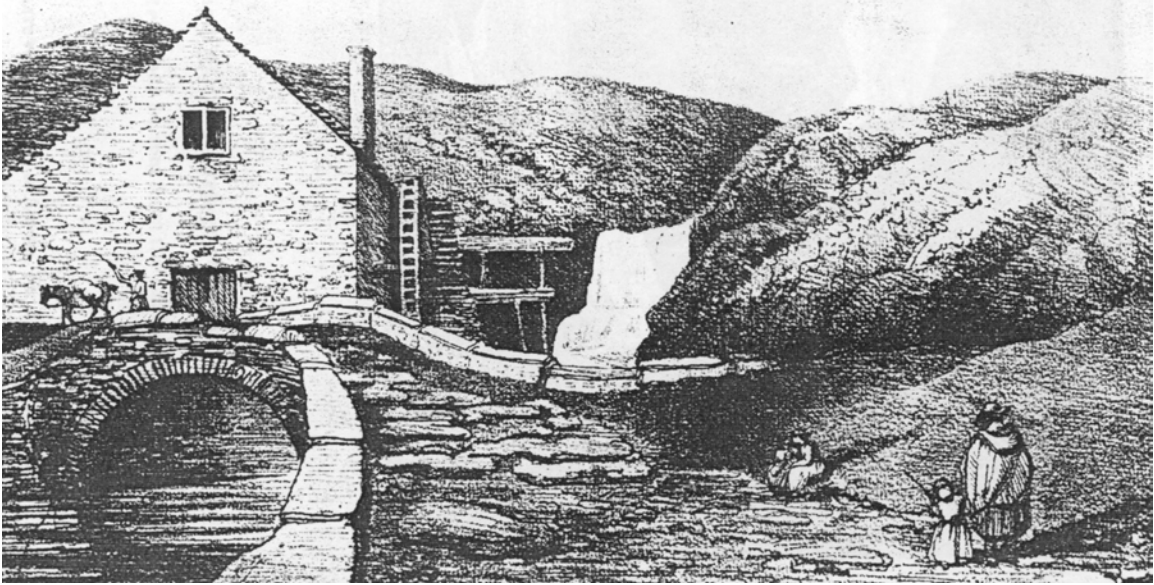

GEORGE CUMBERLAND (1754 – 1848): WATERCOLORIST

George Cumberland (left) was a fairly proficient watercolorist. On the next page are two portraits of Cumberland both in middle age.

Following these are several watercolours by Cumberland that are good examples of his works. These are held by the Pierpont Morgan Library, New York.

Holland Park House, London

The Thames at Milbank, London

The Inn at Salisbury

An Illustration of Lewina, Maid of Snowdonia, a short story by Cumberland.